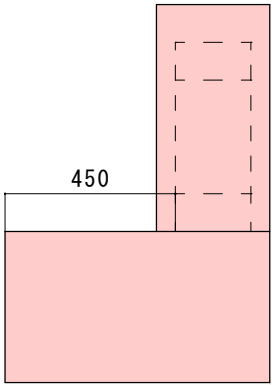

Ceramic-Tiled Bench

S = 1 : 20

Top View

Finish: Ceramic Tile

Specification: Lightweight Aluminum Frame with Moving Wheels

Front View

1,800

Side View

450

700

Unit: mm